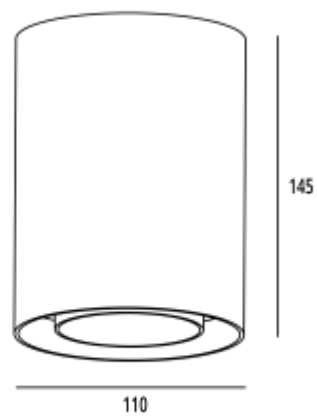

## BANO 20 ADJUSTABLE

Available colors:

○ 20121-WW20-145

● 20121-BB20-145

● 20121-BG20-145

Beam angle: 15° 24° 38° 50°

LED Color: 3000K

System Power: 20W

CRI: 80

Lumen output: 1861lm

Location: Interior

Fixation: Ceiling

Installation: Surface

Product dimension: D110\*H145 mm

Input: 220-240V 50/60HZ

IP: 54

Class: II

DIM Option: TRIAC DTW

<https://www.uni-luce.com>

+39 339 505 5880

[info@uni-luce.com](mailto:info@uni-luce.com)

Via Monselice, 26, 20832 Desio

MB, Italy

BANO is a cylindrical shaped ceiling surface mounted miniature lamp with adjustable function. While the deeper recessed LED module reduces the glare, the choice in colour creates possibilities for playful and attractive lighting solutions. Alongside the different sizes this family offers big variety of beam angles. Thanks to its IP54 rate, the lamp can be used for wet zones.