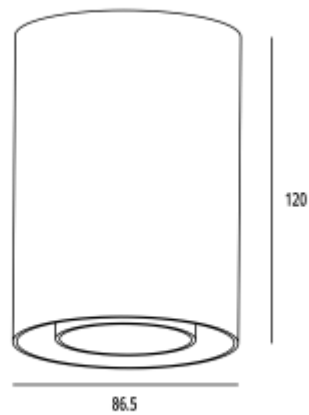

Available colors:

○ 20120-WW10-120

● 20120-BB10-120

● 20120-BG10-120

Beam angle: 15° 24° 38° 50°

LED Color: 3000K

System Power: 10W

CRI: 80

Lumen output: 972lm

Location: Interior

Fixation: Ceiling

Installation: Surface

Product dimension: D86*H120 mm

Input: 220-240V 50/60HZ

IP: 54

Class: II

DIM Option: TRIAC DTW