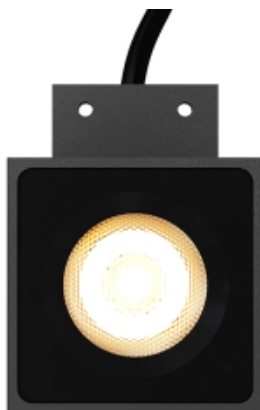

<https://www.uni-luce.com>
+39 339 505 5880
info@uni-luce.com

Via Monselice, 26, 20832 Desio
MB, Italy

ASTRO 10 M RO

Available colors:

○ 20171-W5

● 20171-B5

● 20171-B5

Beam angle: 10° 18° 20° 31° 60°

LED Color: 2700K 3000K 4000K 6000K

LED power: 1x5W

CRI: 90

Lumen output: 2x408lm

Material: aluminium

Location: Exterior lamps

Fixation: Exterior

Installation: Floodlight

Product dimension: 50x50x120mm

Input: 220-240V 50/60HZ

IP: 65

Class: II

DIM Option: DALI RGB DMX PWM RGBW

IK: 08