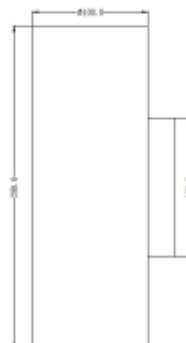

Available colors:

○ 20178-W36UD

● 20178-B36UD

● 20178-B36UD

Beam angle: 10° 18° 20° 31° 60°

LED Color: 2700K 3000K 4000K 6000K

LED power: 2x18W

CRI: 90

Lumen output: 2x1788lm

Material: aluminium

Location: Exterior lamps

Fixation: Exterior

Installation: Floodlight

Product dimension: 100x100x280mm

Input: 220-240V 50/60HZ

IP: 65

Class: II

DIM Option: DALI RGB DMX PWM RGBW

IK: 08