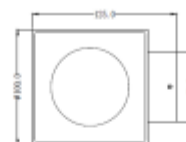

Available colors:

○ 20178-W36UD

● 20178-B36UD

● 20178-B36UD

Beam angle: 10° 18° 20° 31° 60°

LED Color: 2700K 3000K 4000K 6000K

LED power: 2x18W

CRI: 90

Lumen output: 2x1788lm

Material: aluminium

Location: Exterior lamps

Fixation: Exterior

Installation: Floodlight

Product dimension: 100x100x280mm

Input: 220-240V 50/60HZ

IP: 65

Class: II

DIM Option: DALI RGB DMX PWM RGBW

IK: 08