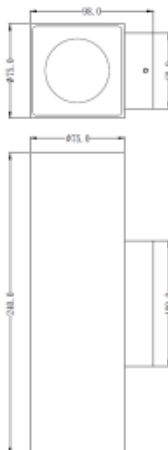

Available colors:

○ 20177-W25UD

● 20177-B25UD

● 20177-B25UD

Beam angle: 10° 18° 20° 31° 60°

LED Color: 2700K 3000K 4000K 6000K

LED power: 2x12.5W

CRI: 90

Lumen output: 2x1082lm

Material: aluminium

Location: Exterior lamps

Fixation: Exterior

Installation: Floodlight

Product dimension: 75x75x240mm

Input: 220-240V 50/60HZ

IP: 65

Class: II

DIM Option: DALI RGB DMX PWM RGBW

IK: 08