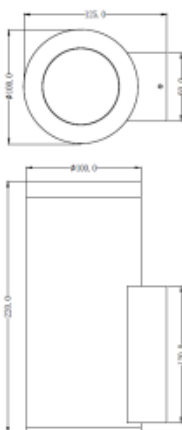

LED Color: 2700K 3000K 4000K 6000K

LED power: 20W

CRI: 90

Lumen output: 2317lm

Material: aluminium

Location: Exterior lamps

Fixation: Exterior

Installation: Floodlight

Product dimension: diam100x220mm

Input: 220-240V 50/60HZ

IP: 65

Class: II

DIM Option: DALI RGB DMX PWM RGBW

IK: 08

<https://www.uni-luce.com>

+39 339 505 5880