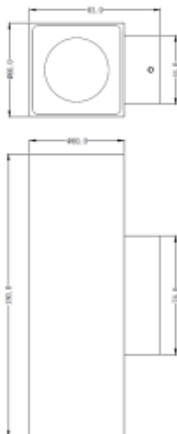

Available colors:

○ 20176-W15UD

● 20176-B15UD

● 20176-B15UD

Beam angle: 10° 18° 20° 31° 60°

LED Color: 2700K 3000K 4000K 6000K

LED power: 2x7.5W

CRI: 90

Lumen output: 2x837lm

Material: aluminium

Location: Exterior lamps

Fixation: Exterior

Installation: Floodlight

Product dimension: 60x60x180mm

Input: 220-240V 50/60HZ

IP: 65

Class: II

DIM Option: DALI RGB DMX PWM RGBW

IK: 08