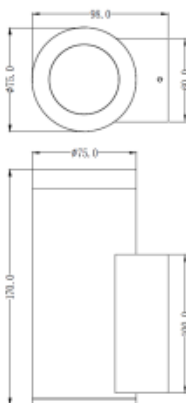

Product dimension: diam75x170mm

Input: 220-240V 50/60HZ

IP: 65

Class: II

DIM Option: DALI RGB DMX PWM RGBW

IK: 08

<https://www.uni-luce.com>

+39 339 505 5880