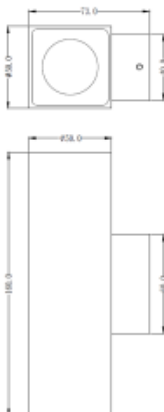

Available colors:

○ 20175-W10UD

● 20175-B10UD

● 20175-B10UD

Beam angle: 10° 18° 20° 31° 60°

LED Color: 2700K 3000K 4000K 6000K

LED power: 1x4W

CRI: 90

Lumen output: 2x408lm

Material: aluminium

Location: Exterior lamps

Fixation: Exterior

Installation: Floodlight

Product dimension: 50x50x160mm

Input: 220-240V 50/60HZ

IP: 65

Class: II

DIM Option: DALI RGB DMX PWM RGBW

IK: 08