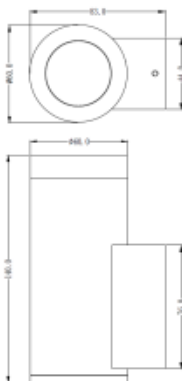

LED Color: 2700K 3000K 4000K 6000K

LED power: 10W

CRI: 90

Lumen output: 1000lm

Material: aluminium

Location: Exterior lamps

Fixation: Exterior

Installation: Floodlight

Product dimension: diam60x140mm

Input: 220-240V 50/60HZ

IP: 65

Class: II

DIM Option: DALI RGB DMX PWM RGBW

IK: 08

<https://www.uni-luce.com>

+39 339 505 5880