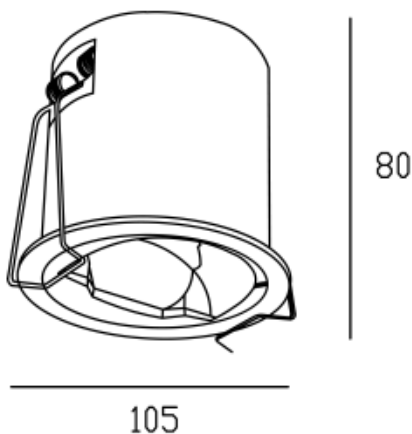

<https://www.uni-luce.com>

+39 339 505 5880

info@uni-luce.com

Via Monselice, 26, 20832 Desio

MB, Italy

ART 20 M WALL WASHER

Available colors:

○ 23202-W20WW

● 23202-B20WW

○ 23202-S20WW

Beam angle:

Asymmetric°

LED Color:

2700K 3000K 4000K 6000K

System Power:

20W

CRI:

90

Lumen output:

1300lm

Material:

aluminium

Location:

Interior

Fixation:

Ceiling

Installation:

Recessed

Product dimension:

diam105x80mm

Cut hole size:

diam95mm

Input:

220-240V 50/60HZ

IP:

20

Class:

III

DIM Option:

DALI TRIAC 1-10V DTW