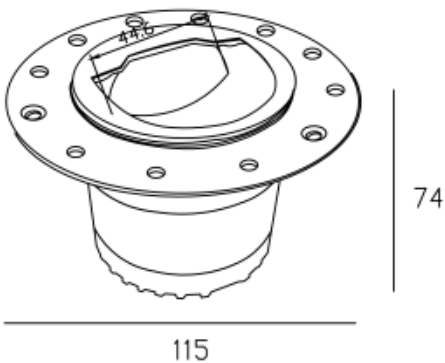

○ 23204-W15W-TR

● 23204-B15W-TR

○ 23204-S15W-TR

Available colors:

Beam angle:

Asymmetric°

LED Color:

2700K 3000K 4000K 6000K

System Power:

15W

CRI:

90

Lumen output:

975lm

Material:

aluminium

Location:

Interior

Fixation:

Ceiling

Installation:

Recessed

Product dimension:

diam115x74mm

Cut hole size:

diam80mm

Input:

220-240V 50/60HZ

IP:

20

Class:

III

DIM Option:

DALI TRIAC 1-10V DTW