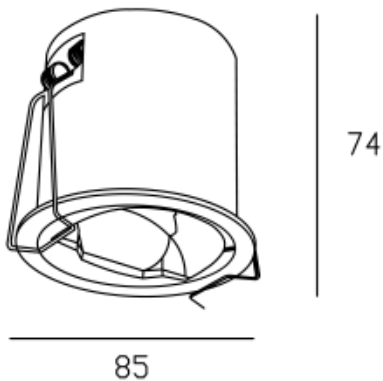

<https://www.uni-luce.com>
+39 339 505 5880
info@uni-luce.com

Via Monselice, 26, 20832 Desio
MB, Italy

ART 20 M WALL WASHER

Available colors:

- 20002-W15WW
- 20002-B15WW
- 20002-S15WW

Beam angle: Asymmetric°
LED Color: 2700K 3000K 4000K 6000K
System Power: 15W
CRI: 90
Lumen output: 975lm
Material: aluminium
Location: Interior
Fixation: Ceiling
Installation: Recessed
Product dimension: diam85x74mm
Cut hole size: diam75mm
Input: 220-240V 50/60HZ
IP: 20
Class: III
DIM Option: DALI TRIAC 1-10V DTW

<https://www.uni-luce.com>

+39 339 505 5880

info@uni-luce.com

Via Monselice, 26, 20832 Desio

MB, Italy

ART WALL WASHER is the iconic example of minimalism and functionality. The perfect light effect creates a uniform illumination on the wall without lighting pollution, shades or dark spots. The collection comes in 3 sizes with 10W, 15W, 20W, for option.