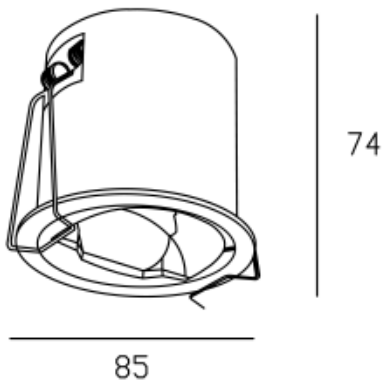

<https://www.uni-luce.com>
+39 339 505 5880
info@uni-luce.com

Via Monselice, 26, 20832 Desio
MB, Italy

ART 20 M WALL WASHER

Available colors:	<input type="radio"/> 20002-W15WW <input checked="" type="radio"/> 20002-B15WW <input type="radio"/> 20002-S15WW
Beam angle:	Asymmetric°
LED Color:	2700K 3000K 4000K 6000K
System Power:	15W
CRI:	90
Lumen output:	975lm
Material:	aluminium
Location:	Interior
Fixation:	Ceiling
Installation:	Recessed
Product dimension:	diam85x74mm
Cut hole size:	diam75mm
Input:	220-240V 50/60HZ
IP:	20
Class:	III
DIM Option:	DALI TRIAC 1-10V DTW

<https://www.uni-luce.com>

+39 339 505 5880

info@uni-luce.com

Via Monselice, 26, 20832 Desio

MB, Italy

ART WALL WASHER is the iconic example of minimalism and functionality. The perfect light effect creates a uniform illumination on the wall without lighting pollution, shades or dark spots. The collection comes in 3 sizes with 10W, 15W, 20W, for option.