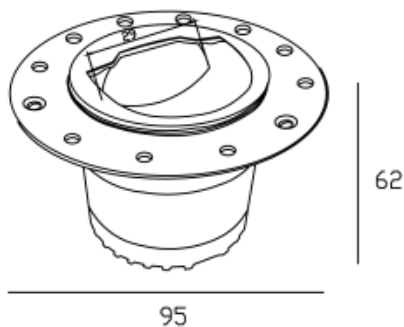

<https://www.uni-luce.com>

+39 339 505 5880

info@uni-luce.com

Via Monselice, 26, 20832 Desio

MB, Italy

ART 15 M WALL WASHER TRIMLESS

Available colors:

○ 23203-W10W-TR

● 23203-B10W-TR

○ 23203-S10W-TR

Beam angle:

Asymmetric°

LED Color:

2700K 3000K 4000K 6000K

System Power:

10W

CRI:

90

Lumen output:

690lm

Material:

aluminium

Location:

Interior

Fixation:

Ceiling

Installation:

Recessed

Product dimension:

diam95x62mm

Cut hole size:

diam60mm

Input:

220-240V 50/60HZ

IP:

20

Class:

III

DIM Option:

DALI TRIAC 1-10V DTW