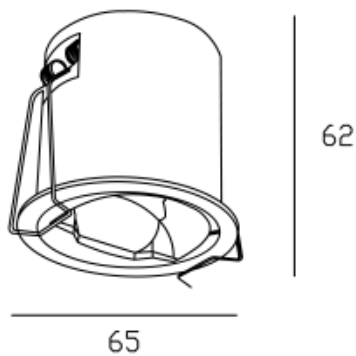

<https://www.uni-luce.com>
+39 339 505 5880
info@uni-luce.com

Via Monselice, 26, 20832 Desio
MB, Italy

ART 15 M WALL WASHER

Available colors:	<input type="radio"/> 20001-W10WW <input checked="" type="radio"/> 20001-B10WW <input type="radio"/> 20001-S10WW
Beam angle:	Asymmetric°
LED Color:	2700K 3000K 4000K 6000K
System Power:	10W
CRI:	90
Lumen output:	690lm
Material:	aluminium
Location:	Interior
Fixation:	Ceiling
Installation:	Recessed
Product dimension:	diam65x62mm
Cut hole size:	diam55mm
Input:	220-240V 50/60HZ
IP:	20
Class:	III
DIM Option:	DALI TRIAC 1-10V DTW

<https://www.uni-luce.com>

+39 339 505 5880

info@uni-luce.com

Via Monselice, 26, 20832 Desio

MB, Italy

ART WALL WASHER is the iconic example of minimalism and functionality. The perfect light effect creates a uniform illumination on the wall without lighting pollution, shades or dark spots. The collection comes in 3 sizes with 10W, 15W, 20W, for option.