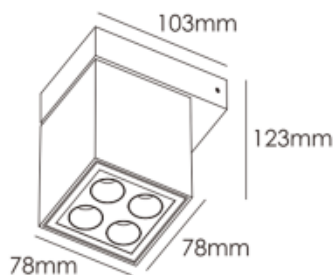

Available colors:

○ 20075-W10

● 20075-B10

○ 20075-S10

Beam angle: 15° 24° 36°

LED Color: 2700K 3000K 4000K 6000K

System Power: 10W

CRI: 90

Material: aluminium

Location: Exterior

Fixation: Wall

Installation: Surface

Product dimension: 151x73x123mm

Input: 220-240V 50/60HZ

IP: 65

Class: III

DIM Option: TD

IK: 08