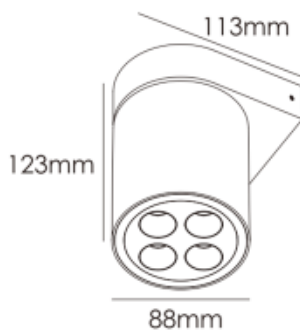

<https://www.uni-luce.com>

+39 339 505 5880

info@uni-luce.com

Via Monselice, 26, 20832 Desio

MB, Italy

ARIN 12 LONG WALL

Available colors:

○ 20074-W10

● 20074-B10

○ 20074-S10

Beam angle: 15° 24° 36°

LED Color: 2700K 3000K 4000K 6000K

System Power: 10W

CRI: 90

Material: aluminium

Location: Exterior

Fixation: Wall

Installation: Surface

Product dimension: 88x113x123mm

Input: 220-240V 50/60HZ

IP: 65

Class: III

DIM Option: TD

IK: 08