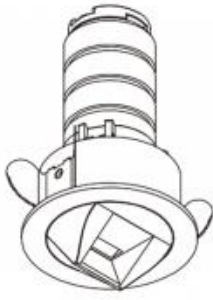

## ARIES WALL WASH

Available colors:

- 532-WW10RO
- 532-WB10RO
- 532-WCR10RO
- 532-WG10RO
- 532-WCD10RO
- 532-WBZ10RO
- 532- B R10RO
- 532-BG10RO
- 532-BCD10RO
- 532-BBZ10RO

Beam angle:	0°
LED Color:	3000K
LED power:	6W
System Power:	7,4W
CRI:	80
Lumen output:	503lm
Location:	Interior
Fixation:	Ceiling
Installation:	Recessed
Product dimension:	48x70mm
Cut hole size:	44mm
Input:	220-240V 50\60Hz
IP:	20
Class:	III