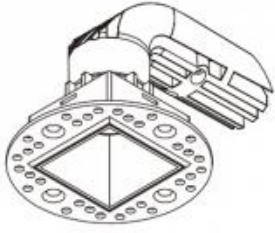

531-CD10SQTR

531-BZ10SQTR

Beam angle:	14° 16° 32° 42°
LED Color:	2700K 3000K 4000K
LED power:	8,4W
System Power:	9,7W
CRI:	80
Lumen output:	651lm
Location:	Interior
Fixation:	Ceiling
Installation:	Recessed
Product dimension:	68x67mm
Cut hole size:	39x39mm
Input:	220-240V 50\60Hz
IP:	20
Class:	III
DIM Option:	ON/OFF DALI TRIAC 1-10V

ϕ 68

67

<https://www.uni-luce.com>

+39 339 505 5880

info@uni-luce.com

Via Monselice, 26, 20832 Desio

MB, Italy

Minimalist modern design of ARIES has become very popular among designers and architects. Small size of the lamp provides great lighting effect. The unique shape of radiator makes it possible to install the lamp in the ceiling with limited space. In addition, different colors of the lamp are available for choice. The collection is presented by trim and trimless versions