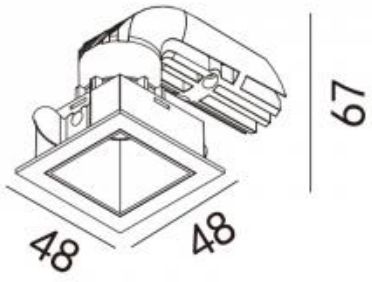

## ARIES SQ

Available colors:

- 531-WW10SQ
- 531-WB10SQ
- 531-WCR10SQ
- 531-WG10SQ
- 531-WCD10SQ
- 531-WBZ10SQ
- 531- B R10SQ
- 531-BG10SQ
- 531-BCD10SQ
- 531-BBZ10SQ

|                    |                  |
|--------------------|------------------|
| Beam angle:        | 11° 15° 30° 38°  |
| LED Color:         | 3000K            |
| LED power:         | 8,4W             |
| System Power:      | 9,7W             |
| CRI:               | 80               |
| Lumen output:      | 651lm            |
| Location:          | Interior         |
| Fixation:          | Ceiling          |
| Installation:      | Recessed         |
| Product dimension: | 48x48x67mm       |
| Cut hole size:     | 43x43mm          |
| Input:             | 220-240V 50\60Hz |
| IP:                | 20               |
| Class:             | III              |