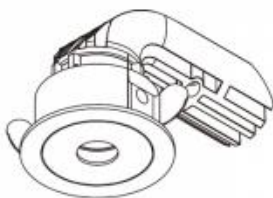

○ 533-WB10

● 533-BB10

Beam angle: 16° 21° 27° 41°

LED Color: 3000K

LED power: 8,4W

System Power: 9,7W

CRI: 80

Lumen output: 651lm

Location: Interior

Fixation: Ceiling

Installation: Recessed

Product dimension: 48x55mm

Cut hole size: 44mm

Input: 220-240V 50\60Hz

IP: 20

Class: III