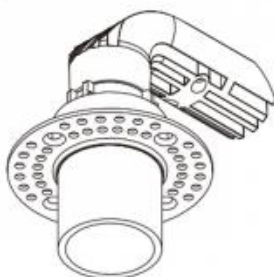

<https://www.uni-luce.com>

+39 339 505 5880

info@uni-luce.com

Via Monselice, 26, 20832 Desio

MB, Italy

ARIES SOFT TRIMLESS

Available colors:

○ 534-FG10TR

Beam angle:

15° 21° 25° 33°

LED Color:

2700K 3000K 4000K

LED power:

8,4W

System Power:

9,7W

CRI:

80

Lumen output:

651lm

Location:

Interior

Fixation:

Ceiling

Installation:

Recessed

Product dimension:

68x97mm

Cut hole size:

39mm

Input:

220-240V 50\60Hz

IP:

20

Class:

III

DIM Option:

ON/OFF DALI TRIAC 1-10V

97

φ 68