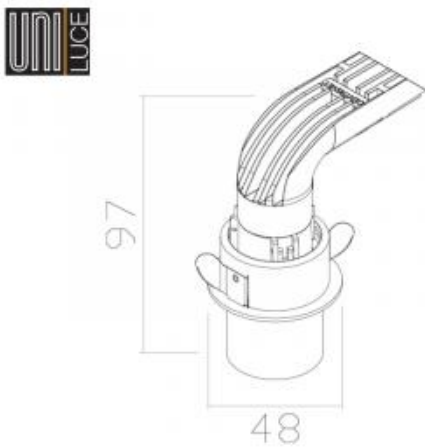

<https://www.uni-luce.com>
+39 339 505 5880
info@uni-luce.com

Via Monselice, 26, 20832 Desio
MB, Italy

ARIES SOFT

Available colors:	○ 534-FG10
Beam angle:	16° 21° 25° 33°
LED Color:	3000K
LED power:	8,4W
System Power:	9,7W
CRI:	80
Lumen output:	651lm
Location:	Interior
Fixation:	Ceiling
Installation:	Recessed
Product dimension:	48x97mm
Cut hole size:	44mm
Input:	220-240V 50\60Hz
IP:	20
Class:	III

<https://www.uni-luce.com>

+39 339 505 5880

info@uni-luce.com

Via Monselice, 26, 20832 Desio

MB, Italy

Minimalist modern design of ARIES has become very popular among designers and architects. Small size of the lamp provides great lighting effect. The unique shape of radiator makes it possible to install the lamp in the ceiling with limited space. In addition, different colors of the lamp are available for choice. The collection is presented by trim and trimless versions