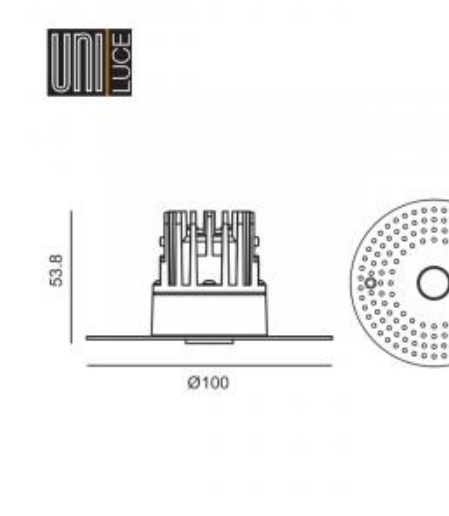

7,5W

CRI:

90

Lumen output:

252lm

Material:

aluminium

Location:

Interior

Fixation:

Ceiling

Installation:

Recessed

Product dimension:

100x54mm

Cut hole size:

100mm

Input:

220-240V 50/60HZ

IP:

20

Class:

I

<https://www.uni-luce.com>