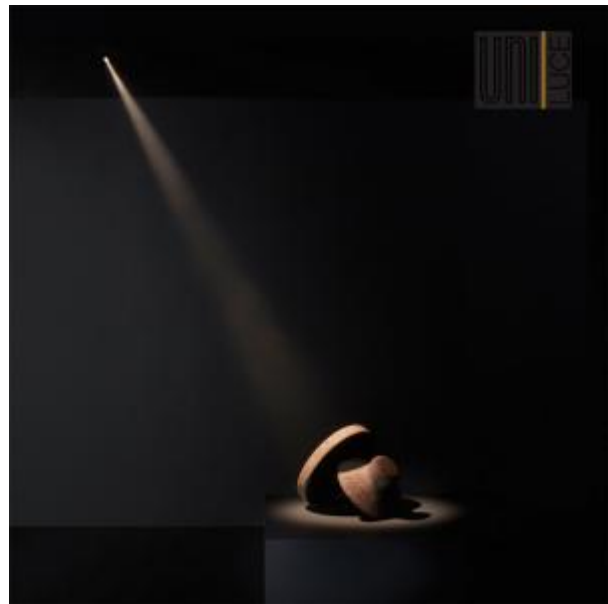

● 622-B7ROAD

Beam angle:

15°

LED Color:

2700K

LED power:

6W

<https://www.uni-luce.com>

+39 339 505 5880

info@uni-luce.com

Via Monselice, 26, 20832 Desio

MB, Italy

This stunning down light is presented in different variants including fixed, adjustable and trimless versions. The collection is very popular thanks to its specific light effect. The light source is installed deeply in the lamp.