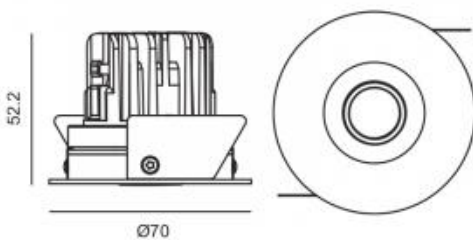

● 622-B7ROAD

Beam angle:

15°

LED Color:

2700K

LED power:

6W

<https://www.uni-luce.com>