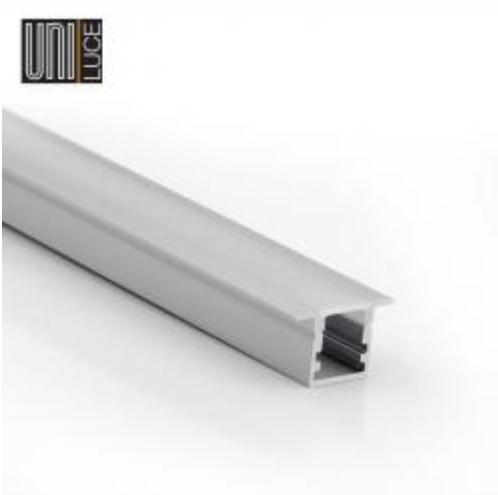

<https://www.uni-luce.com>

+39 339 505 5880

info@uni-luce.com

Via Monselice, 26, 20832 Desio

MB, Italy

AL PROFILE MINI UNI-R-14x13

Available colors:

○ UNI-R-14x13-W

● UNI-S-14x13-B

○ UNI-S-14x13-S

Beam angle:

0°

Material:

aluminium

Location:

Interior

Installation:

Recessed

Product dimension:

14 x 13mm

Surface processing:

Anodizing

Diffuser transmittance:

85%