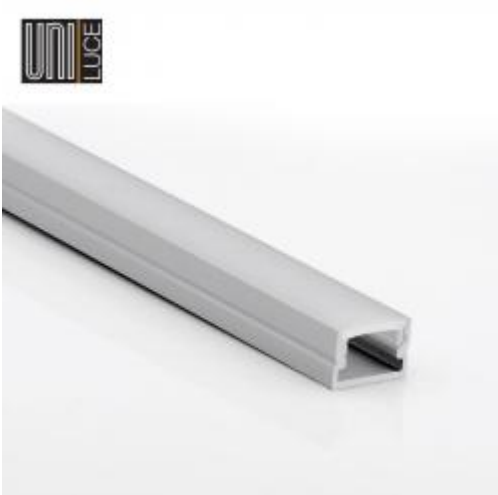

## AL PROFILE MINI UNI-S-14x08

Available colors:

UNI-S-14x08-W

UNI-S-14x08-B

UNI-S-14x08-S

Beam angle:

0°

Material:

aluminium

Location:

Interior

Installation:

Surface

Product dimension:

14 x 08mm

Surface processing: