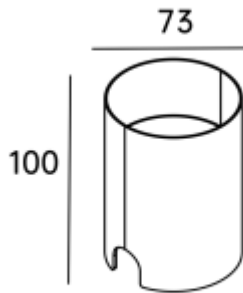

<https://www.uni-luce.com>

+39 339 505 5880

info@uni-luce.com

Via Monselice, 26, 20832 Desio

MB, Italy

RONO 4 TUBE BOX

Available colors:

Beam angle:

MB, Italy

The RONO family of outdoor step lights comes in two sizes with D45 & D70mm.

With a diffuse output that guarantees excellent visual comfort, its light offers way guidance in driveways, external walkways and steps in residential and hospitality contexts. The light is perfectly uniform thanks to a mixing chamber built into the resin body, which is rated IP67. RONO is a versatile fixture that can be installed flush with the surface using an outer casing and is also suitable for wall mounting to produce artistic and emotive lighting.