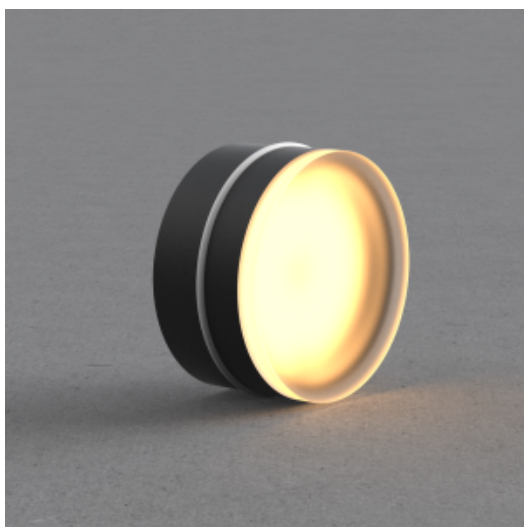

<https://www.uni-luce.com>
+39 339 505 5880
info@uni-luce.com

Via Monselice, 26, 20832 Desio
MB, Italy

RONO 4 M

Available colors:	● 20109-B4
Beam angle:	/°
LED Color:	2700K 3000K 4000K 6000K
System Power:	4W
CRI:	90
Lumen output:	120lm
Material:	aluminium, acrylic
Location:	Exterior
Fixation:	Inground
Installation:	Recessed
Product dimension:	70x44mm
Cut hole size:	73mm
Input:	DC 24V 50/60Hz
IP:	65
Class:	III
DIM Option:	PWM
IK:	08

<https://www.uni-luce.com>

+39 339 505 5880

info@uni-luce.com

Via Monselice, 26, 20832 Desio

MB, Italy

The RONO family of outdoor step lights comes in two sizes with D45 & D70mm.

With a diffuse output that guarantees excellent visual comfort, its light offers way guidance in driveways, external walkways and steps in residential and hospitality contexts. The light is perfectly uniform thanks to a mixing chamber built into the resin body, which is rated IP67. RONO is a versatile fixture that can be installed flush with the surface using an outer casing and is also suitable for wall mounting to produce artistic and emotive lighting.