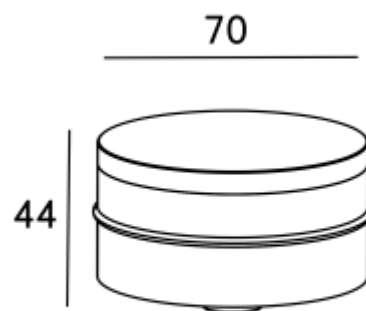

<https://www.uni-luce.com>
+39 339 505 5880
info@uni-luce.com

Via Monselice, 26, 20832 Desio
MB, Italy

RONO 4 M

Available colors:	● 20109-B4
Beam angle:	/°
LED Color:	2700K 3000K 4000K 6000K
System Power:	4W
CRI:	90
Lumen output:	120lm
Material:	aluminium, acrylic
Location:	Exterior
Fixation:	Inground
Installation:	Recessed
Product dimension:	70x44mm
Cut hole size:	73mm
Input:	DC 24V 50/60Hz
IP:	65
Class:	III
DIM Option:	PWM
IK:	08

<https://www.uni-luce.com>

+39 339 505 5880

info@uni-luce.com

Via Monselice, 26, 20832 Desio

MB, Italy

The RONO family of outdoor step lights comes in two sizes with D45 & D70mm.

With a diffuse output that guarantees excellent visual comfort, its light offers way guidance in driveways, external walkways and steps in residential and hospitality contexts. The light is perfectly uniform thanks to a mixing chamber built into the resin body, which is rated IP67. RONO is a versatile fixture that can be installed flush with the surface using an outer casing and is also suitable for wall mounting to produce artistic and emotive lighting.