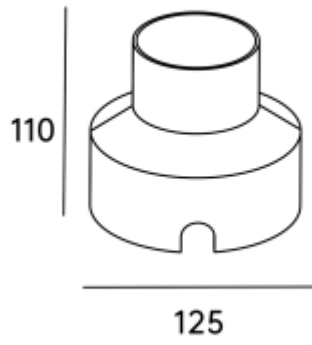

<https://www.uni-luce.com>

+39 339 505 5880

info@uni-luce.com

Via Monselice, 26, 20832 Desio

MB, Italy

RONO 4 BOX