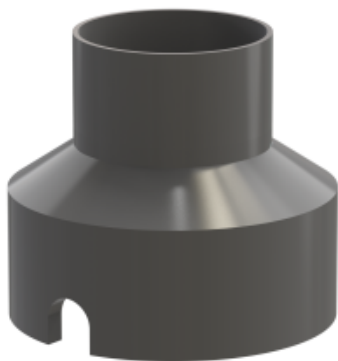

<https://www.uni-luce.com>

+39 339 505 5880

info@uni-luce.com

Via Monselice, 26, 20832 Desio

MB, Italy

RONO 4 BOX