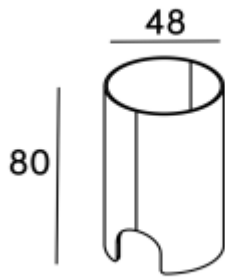

<https://www.uni-luce.com>
+39 339 505 5880
info@uni-luce.com

Via Monselice, 26, 20832 Desio
MB, Italy

RONO 2 TUBE BOX

Available colors:

Beam angle:

Location:

Exterior

Fixation:

Inground

<https://www.uni-luce.com>

+39 339 505 5880

info@uni-luce.com

Via Monselice, 26, 20832 Desio

MB, Italy

The RONO family of outdoor step lights comes in two sizes with D45 & D70mm.

With a diffuse output that guarantees excellent visual comfort, its light offers way guidance in driveways, external walkways and steps in residential and hospitality contexts. The light is perfectly uniform thanks to a mixing chamber built into the resin body, which is rated IP67. RONO is a versatile fixture that can be installed flush with the surface using an outer casing and is also suitable for wall mounting to produce artistic and emotive lighting.