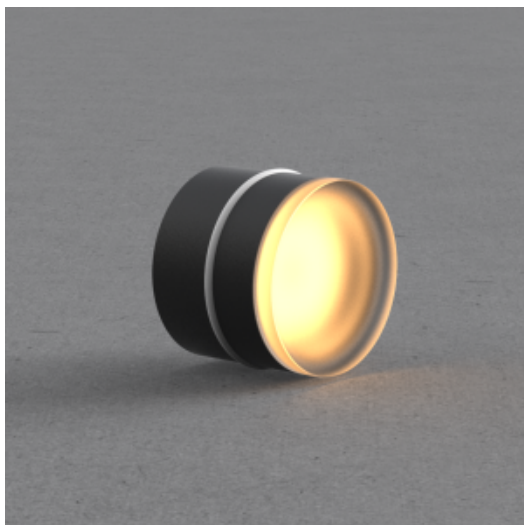

<https://www.uni-luce.com>
+39 339 505 5880
info@uni-luce.com

Via Monselice, 26, 20832 Desio
MB, Italy

RONO 2 S

Available colors:	● 20108-B3
Beam angle:	/°
LED Color:	2700K 3000K 4000K 6000K
System Power:	2W
CRI:	90
Lumen output:	58lm
Material:	aluminium, acrylic
Location:	Exterior
Fixation:	Inground
Installation:	Recessed
Product dimension:	45x44mm
Cut hole size:	48mm
Input:	DC 24V 50\60Hz
IP:	67
Class:	III
DIM Option:	PWM
IK:	08

<https://www.uni-luce.com>

+39 339 505 5880

info@uni-luce.com

Via Monselice, 26, 20832 Desio

MB, Italy

The RONO family of outdoor step lights comes in two sizes with D45 & D70mm.

With a diffuse output that guarantees excellent visual comfort, its light offers way guidance in driveways, external walkways and steps in residential and hospitality contexts. The light is perfectly uniform thanks to a mixing chamber built into the resin body, which is rated IP67. RONO is a versatile fixture that can be installed flush with the surface using an outer casing and is also suitable for wall mounting to produce artistic and emotive lighting.