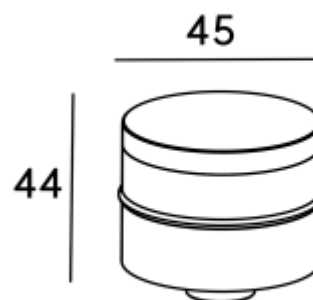

<https://www.uni-luce.com>
+39 339 505 5880
info@uni-luce.com

Via Monselice, 26, 20832 Desio
MB, Italy

RONO 2 S

Available colors:	● 20108-B3
Beam angle:	/°
LED Color:	2700K 3000K 4000K 6000K
System Power:	2W
CRI:	90
Lumen output:	58lm
Material:	aluminium, acrylic
Location:	Exterior
Fixation:	Inground
Installation:	Recessed
Product dimension:	45x44mm
Cut hole size:	48mm
Input:	DC 24V 50\60Hz
IP:	67
Class:	III
DIM Option:	PWM
IK:	08

<https://www.uni-luce.com>

+39 339 505 5880

info@uni-luce.com

Via Monselice, 26, 20832 Desio

MB, Italy

The RONO family of outdoor step lights comes in two sizes with D45 & D70mm.

With a diffuse output that guarantees excellent visual comfort, its light offers way guidance in driveways, external walkways and steps in residential and hospitality contexts. The light is perfectly uniform thanks to a mixing chamber built into the resin body, which is rated IP67. RONO is a versatile fixture that can be installed flush with the surface using an outer casing and is also suitable for wall mounting to produce artistic and emotive lighting.