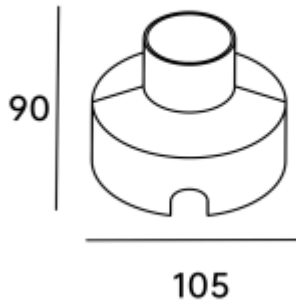

## RONO 2 BOX

Available colors:

Beam angle:

Location:

Exterior

Fixation:

Inground

<https://www.uni-luce.com>