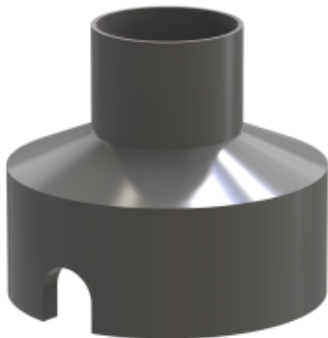

## RONO 2 BOX

Available colors:

Beam angle:

Location:

Exterior

Fixation:

Inground

<https://www.uni-luce.com>

+39 339 505 5880

[info@uni-luce.com](mailto:info@uni-luce.com)

Via Monselice, 26, 20832 Desio

MB, Italy

The RONO family of outdoor step lights comes in two sizes with D45 & D70mm.

With a diffuse output that guarantees excellent visual comfort, its light offers way guidance in driveways, external walkways and steps in residential and hospitality contexts. The light is perfectly uniform thanks to a mixing chamber built into the resin body, which is rated IP67. RONO is a versatile fixture that can be installed flush with the surface using an outer casing and is also suitable for wall mounting to produce artistic and emotive lighting.