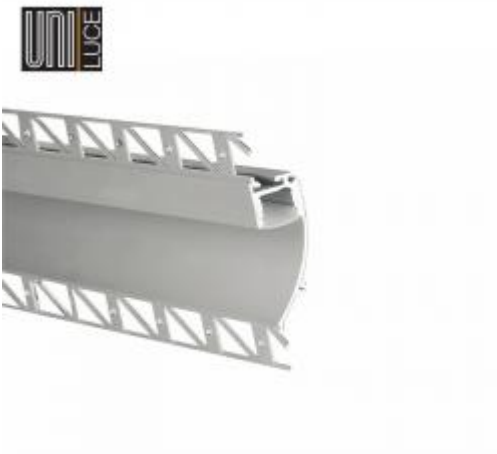

<https://www.uni-luce.com>

+39 339 505 5880

info@uni-luce.com

Via Monselice, 26, 20832 Desio

MB, Italy

AL PROFILE GYPS UNI-G-13x85

Available colors:

○ UNI-G-13x85-W

● UNI-G-13x85-B

○ UNI-G-13x85-S

Beam angle:

0°

Material:

aluminium

Location:

Interior

Installation:

Recessed

Product dimension:

13 x 85 mm

Diffuser transmittance:

85%